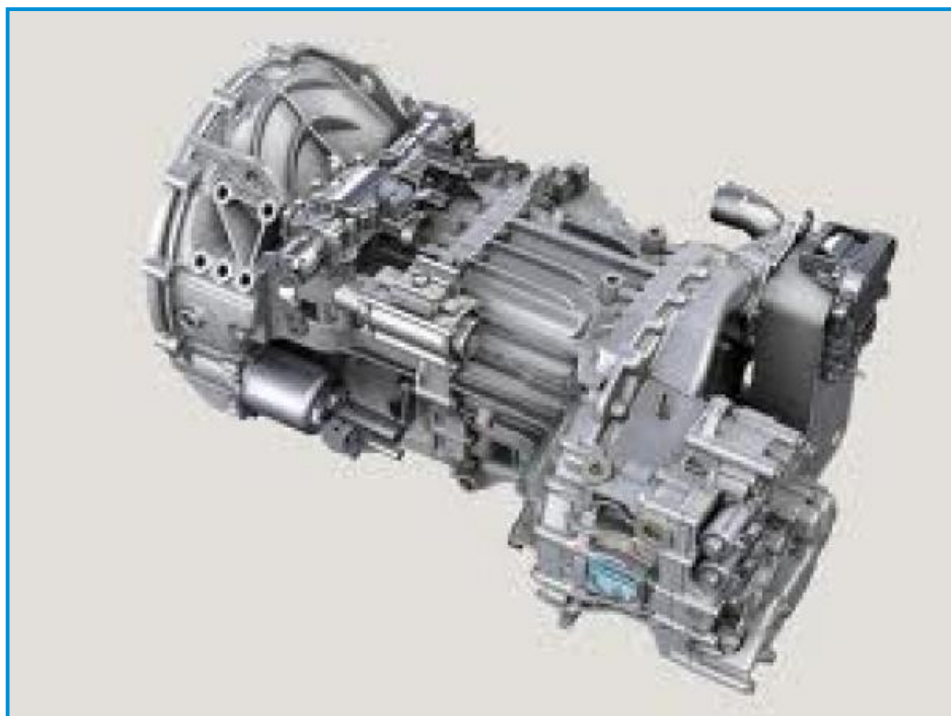

ZF Gearboxes 16s181 + 16s221

£POA

Repairs to ZF Gearboxes. Parts also available ex-stock

Product Details	
Category/Type	RECONDITIONED GEARBOXES
Make	ZF Gearboxes
Model	16s181 + 16s221
Year	-
Hours/Mileage	-