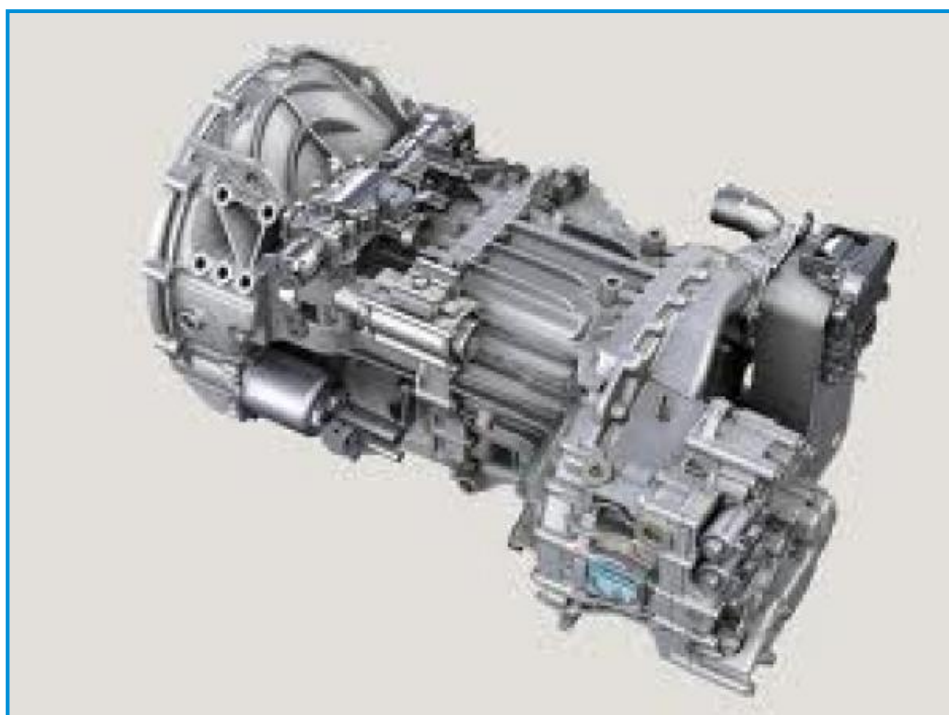

## ZF Gearboxes 16s181 + 16s221

**£POA**

Repairs to ZF Gearboxes. Parts also available ex-stock

Product Details	
<b>Category/Type</b>	<b>RECONDITIONED GEARBOXES</b>
<b>Make</b>	<b>ZF Gearboxes</b>
<b>Model</b>	<b>16s181 + 16s221</b>
<b>Year</b>	-
<b>Hours/Mileage</b>	-